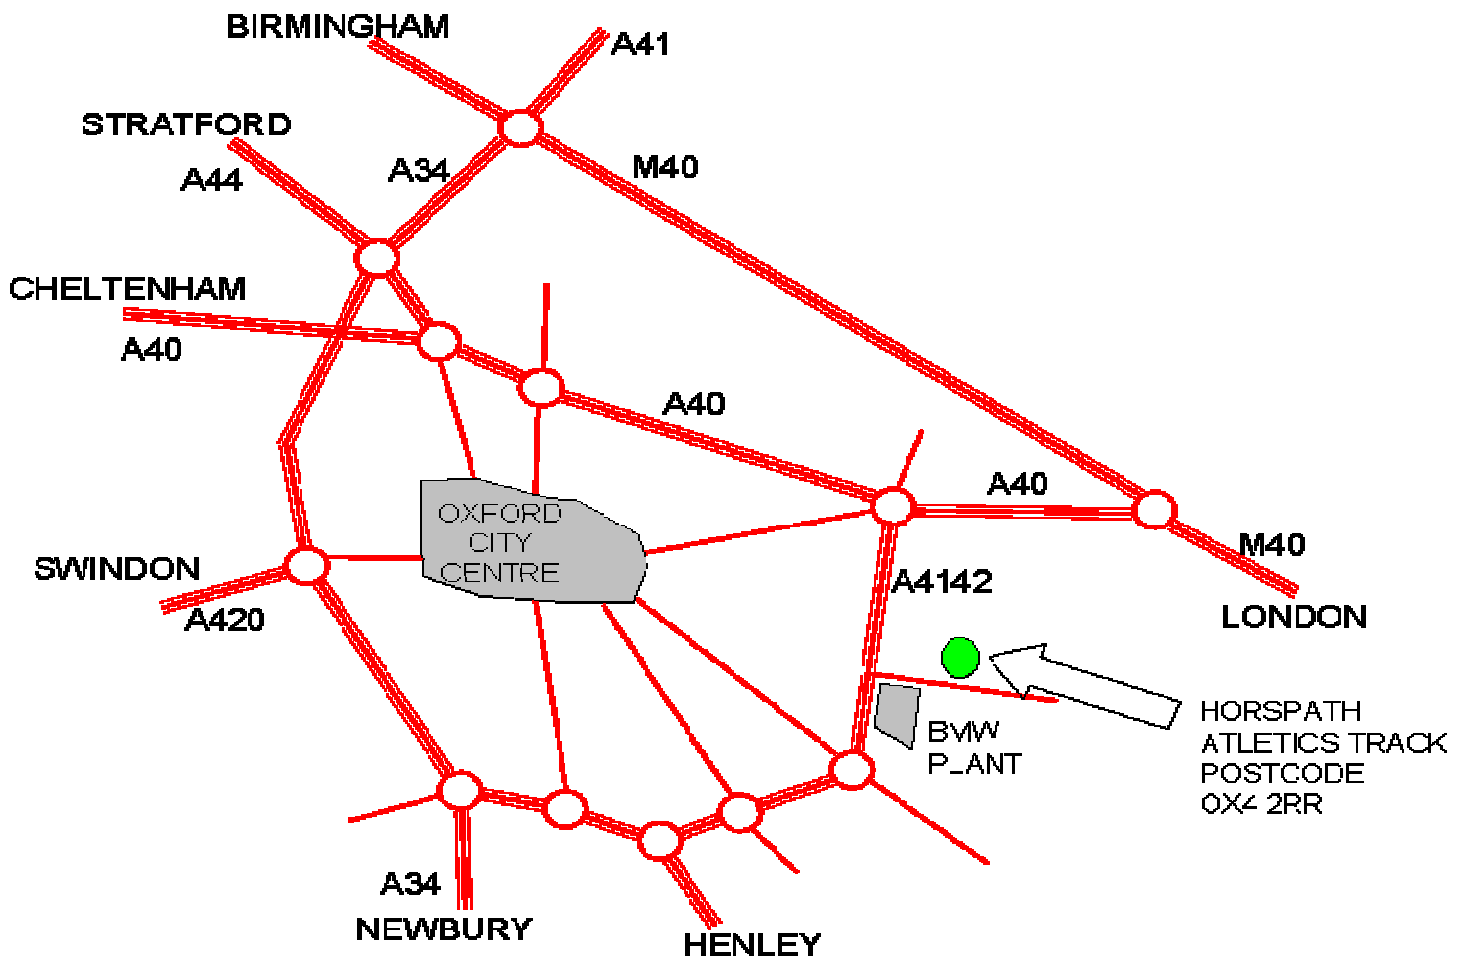

## From London

Take M40 direction Oxford

Exit Junction 8 onto A40 direction Oxford

At 1<sup>st</sup> roundabout (MacDonalds) turn left onto A4142

At 3<sup>rd</sup> set of traffic lights turn left towards Horspath

## From M40 North (Birmingham)

Take M40 direction Oxford

Exit Junction 9 onto A34 south direction Oxford

Exit A4074 – at roundabout join Oxford Ring Road A4142 direction Cowley

Follow Ring Road towards Cowley until right turn at traffic lights towards Horspath (after BMW plant)

## From South A34

Take A34 north direction Oxford

Exit A4074 – at roundabout join Oxford Ring Road A4142 direction Cowley

Follow Ring Road towards Cowley until right turn at traffic lights towards Horspath (after BMW plant)

Track entrance 1000m on left